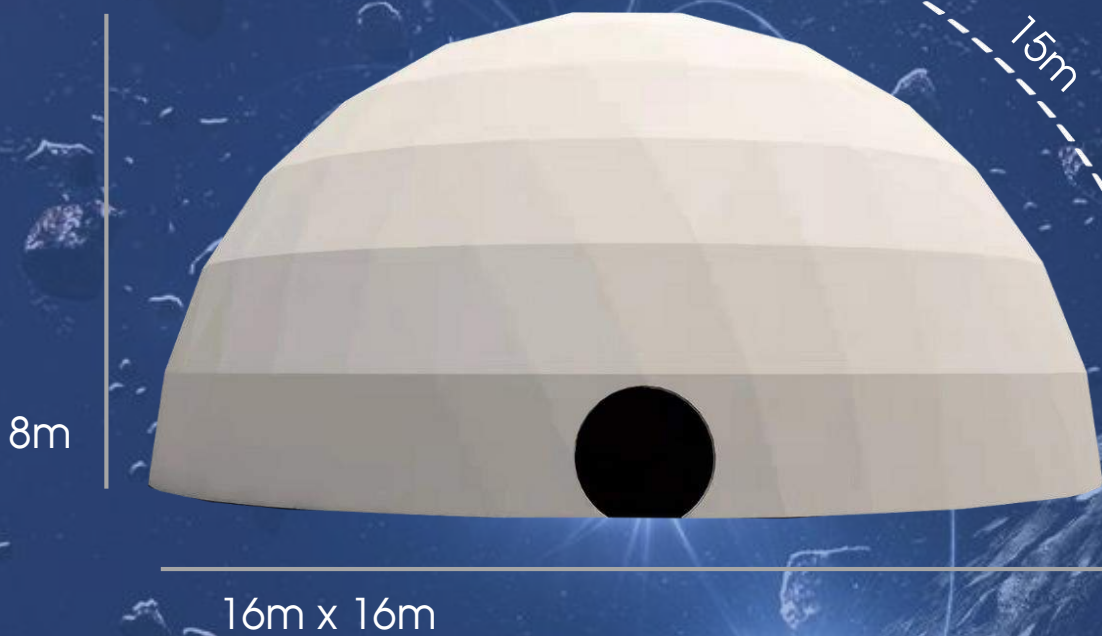

- ❖ Is a new asteroid that has just appeared in the Altaverse universe.
- ❖ Formed from the collision of the four ancient elements, and there appeared life like Earth.

- ❖ This appearance of the planet Nebula will be the beginning of a series exploring the Altaverse universe.

OP CHARACTER INTRODUCTION

TESTU

/ˈtest.tuː/ (Tét-s-tu)

Ambassadors of Peace from
Nebula - the elemental
lighting planet

" You know what you're
looking for? I do."

DEMEENSION OF DOME

- ❖ Dome is made from industrial fireproof polyester material
- ❖ Size diameter : 15m
- ❖ The Dome floor has an area of 16m x 16m